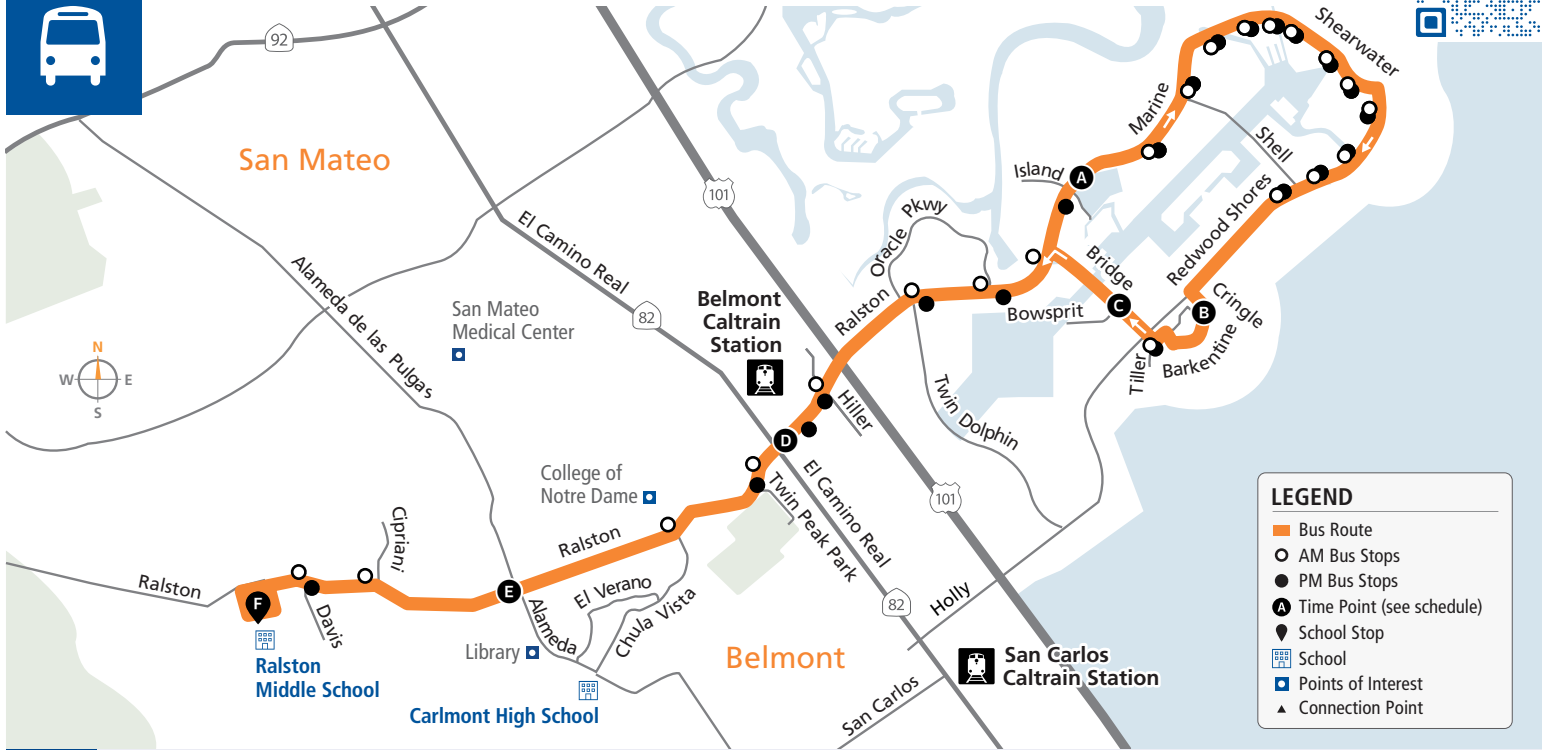

Bus Stops	Weekdays		
○ Barkentine/Tiller			
○ Bridge/Bowsprit			
○ Marine/Bridge			
○ Marine/Oracle			
○ Marine/Twin Dolphin			
○ Ralston/Hiller			
D Ralston/El Camino Real	7:40a	7:40a	7:45a
○ Ralston/South			
○ Ralston/Chula Vista			
E Ralston/Alameda de las Pulgas	7:45a	7:45a	7:50a
○ Ralston/Cipriani			
○ Ralston/Davis			
F Ralston Middle School	7:55a	7:55a	8:00a

*Free 2-hour transfers between local SamTrans routes on Clipper or SamTrans Mobile App. Tickets available on SamTrans Mobile. 🍏 🤖

67

samtrans.com/67

School Oriented Route

Effective 08/04/2024

LEGEND

- Bus Route
- AM Bus Stops
- PM Bus Stops
- ⓐ Time Point (see schedule)
- 📍 School Stop
- 🏫 School
- 📍 Points of Interest
- ▲ Connection Point

PM to Bridge Parkway/Bowsprit

Bus Stops	Mon, Tue, Thurs, & Fri	Wednesdays Only
F Ralston Middle School	3:12p	12:36p
● Ralston/Davis		
● Ralston/Twin Pines Park		
● Ralston/El Camino Real		
● Ralston/Old County		
● Ralston/Hiller		
● Marine/Twin Dolphin		
● Marine/Oracle		
● Marine/Sandpiper		
● Marine/Island		
● Marine/Beacon Shores		
● Marine/Shell		
● Marine/Corriente Pointe		

Bus Stops	Mon, Tue, Thurs, & Fri	Wednesdays Only
● Shearwater/Marine		
● Shearwater/Monaco		
● Shearwater/Saint Lucia		
● Shearwater/Mindanao		
● Shearwater/Breakwater		
● Redwood Shores/Shearwater		
● Redwood Shores/Egret		
● Redwood Shores/Avocet		
● Redwood Shores/Shell		
● Barkentine/Cringle		
● Barkentine/Tiller		
C Bridge/Bowsprit	3:52p	1:16p