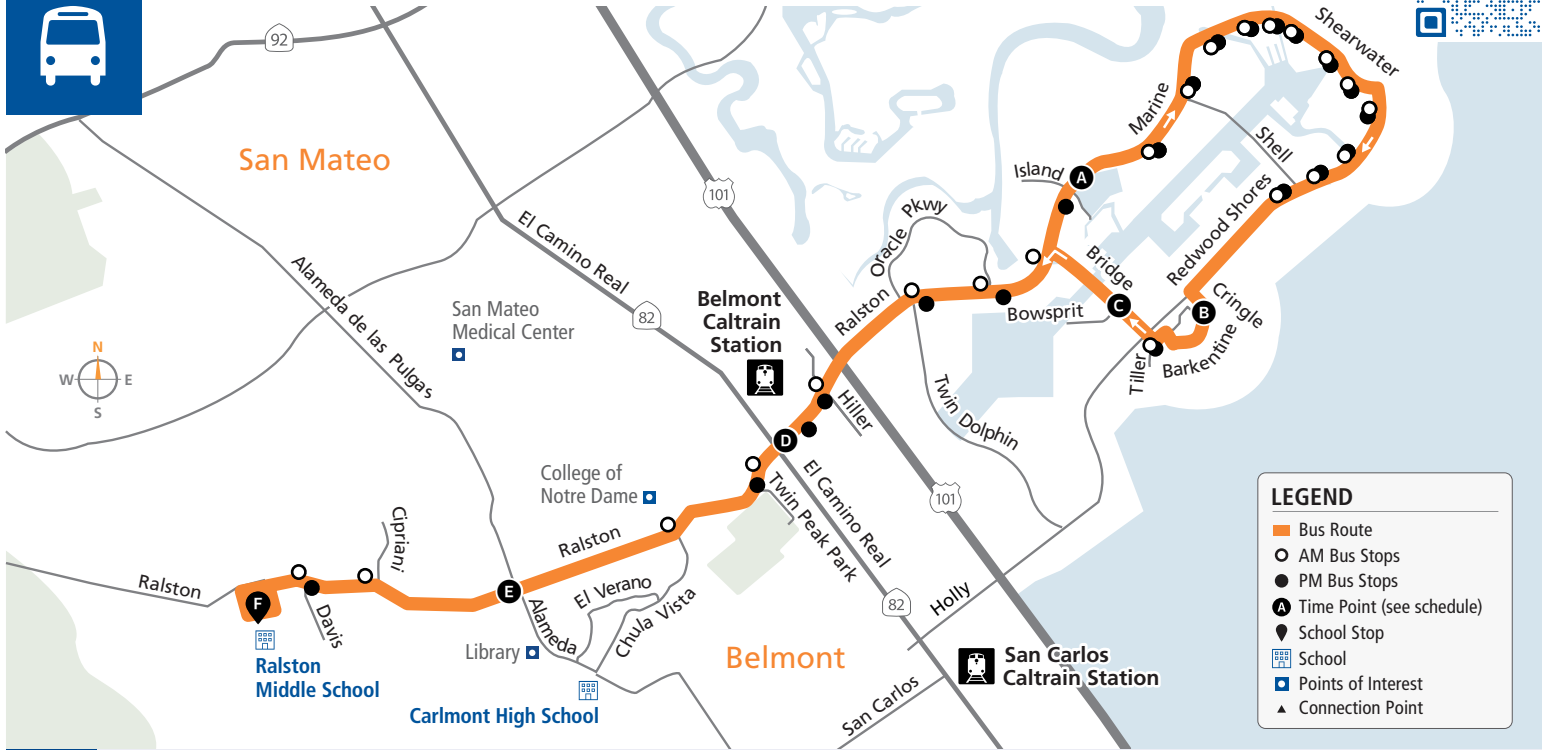

67

samtrans.com/67
School Oriented Route

Effective 08/04/2024

LEGEND

- Bus Route
- AM Bus Stops
- PM Bus Stops
- ⬢ Time Point (see schedule)
- 📍 School Stop
- 🏫 School
- 🏢 Points of Interest
- ▲ Connection Point

AM to Ralston Middle School

Bus Stops	Weekdays		
A Marine/Island	7:13a	—	7:18a
○ Marine/Beacon Shores			
○ Marine/Shell			
○ Marine/Corriente Pointe			
○ Shearwater/Marine			
○ Shearwater/Monaco			
○ Shearwater/Saint Lucia			
○ Shearwater/Mindanao			
○ Shearwater/Breakwater			
○ Redwood Shores/Shearwater			
○ Redwood Shores /Egret			
○ Redwood Shores/Avocet			
○ Redwood Shores/Shell			
B Barkentine/Cringle	7:26a	7:26a	7:31a

Bus Stops	Weekdays		
○ Barkentine/Tiller			
○ Bridge/Bowsprit			
○ Marine/Bridge			
○ Marine/Oracle			
○ Marine/Twin Dolphin			
○ Ralston/Hiller			
D Ralston/El Camino Real	7:40a	7:40a	7:45a
○ Ralston/South			
○ Ralston/Chula Vista			
E Ralston/Alameda de las Pulgas	7:45a	7:45a	7:50a
○ Ralston/Cipriani			
○ Ralston/Davis			
F Ralston Middle School	7:55a	7:55a	8:00a

Bus Stops	Mon, Tue, Thurs, & Fri	Wednesdays Only
● Shearwater/Marine		
● Shearwater/Monaco		
● Shearwater/Saint Lucia		
● Shearwater/Mindanao		
● Shearwater/Breakwater		
● Redwood Shores/Shearwater		
● Redwood Shores/Egret		
● Redwood Shores/Avocet		
● Redwood Shores/Shell		
● Barkentine/Cringle		
● Barkentine/Tiller		
C Bridge/Bowsprit	3:52p	1:16p