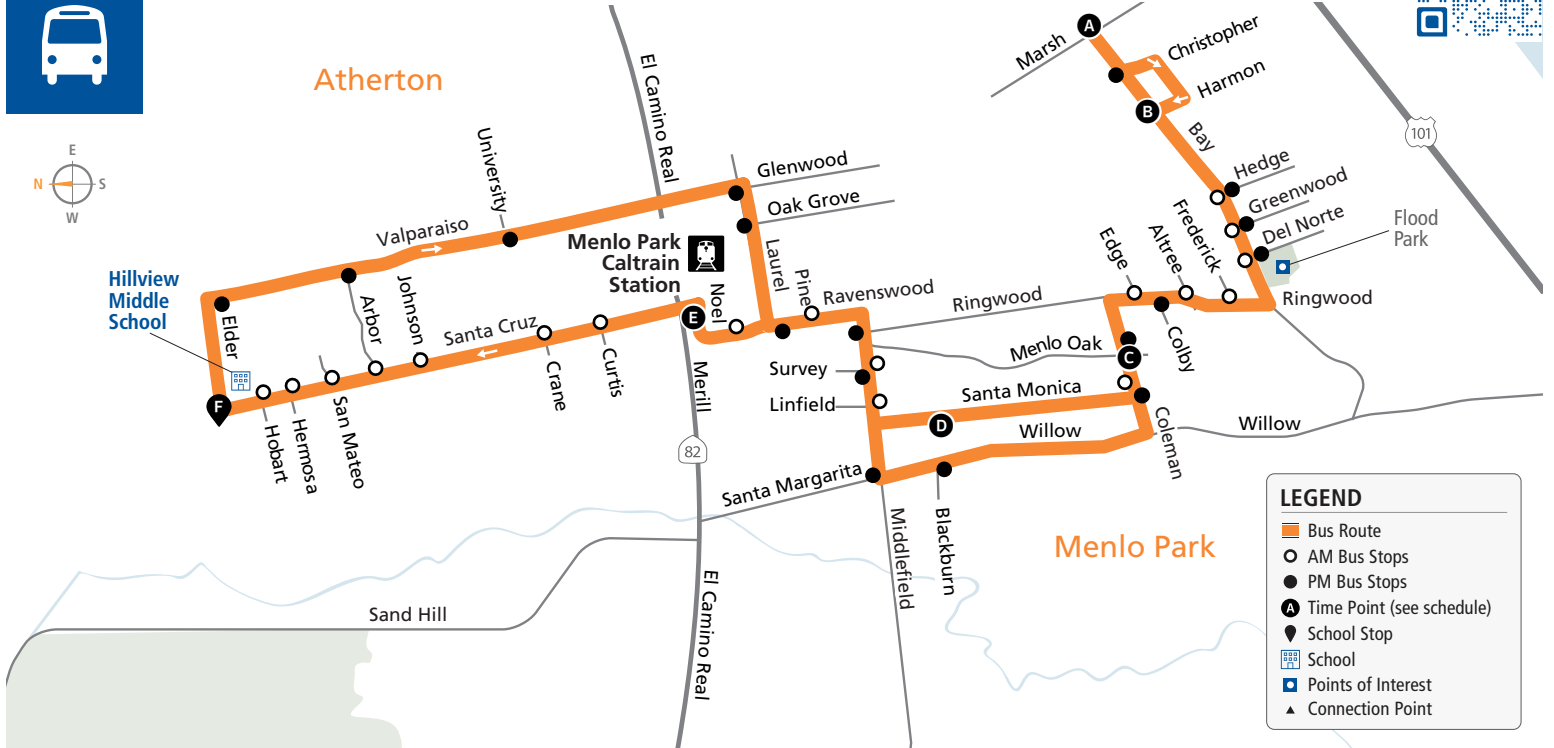

Effective 08/03/2025

AM to Hillview Middle School

Bus Stops	Weekdays
B Bay/Harmon	7:45a
○ Bay/Hedge	
○ Bay/Greenwood	
○ Bay/Del Norte	
○ Ringwood/Frederick	
○ Ringwood/Altree	
○ Ringwood/Edge	
C Coleman/Menlo Oaks	7:54a
○ Coleman/Santa Monica	
D Santa Monica/San Andreas	7:58a
○ Middlefield/Survey	
○ Middlefield/Ringwood	
○ Ravenswood/Pine	
○ Ravenswood/Noel	
E Merrill/Santa Cruz	8:07a
○ Santa Cruz/Curtis	
○ Santa Cruz/Crane	
○ Santa Cruz/Johnson	
○ Santa Cruz/Arbor	
○ Santa Cruz/San Mateo	
○ Santa Cruz/Hermosa	
○ Santa Cruz/Hobart	
F Hillview Middle School	8:15a

PM to Bay/Marsh

Bus Stops	Mon, Tues, & Fri Only	Wed & Thurs Only
F Hillview Middle School	2:40p	3:15p
● Valparaiso/Elder		
● Valparaiso/Arbor		
● Valparaiso/University		
● Laurel/Glenwood		
● Laurel/Oak Grove		
● Ravenswood/Laurel		
● Middlefield/Survey		
● Middlefield/Linfield		
● Middlefield/Santa Margarita		
● Willow/Blackburn		
● Coleman/Santa Monica		
● Coleman/Menlo Oaks		
● Ringwood/Colby		
● Bay/Del Norte		
● Bay/Greenwood		
● Bay/Hedge		
● Bay/Harmon		
● Bay/Christopher		
A Bay/Marsh	3:15p	3:50p

Bus Fares	Cash	Clipper*	Day Pass	Monthly Pass	Cash	Clipper*	Day Pass	Monthly Pass	
Youth (Age 18 & younger)	\$1.10	\$1.00	\$2.00	\$27.00	Adult (Age 19 through 64)	\$2.25	\$2.05	\$4.50	\$65.60

*Free 2-hour transfers between local SamTrans routes on Clipper or SamTrans Mobile App. Tickets available on SamTrans Mobile. 🍏 🤖