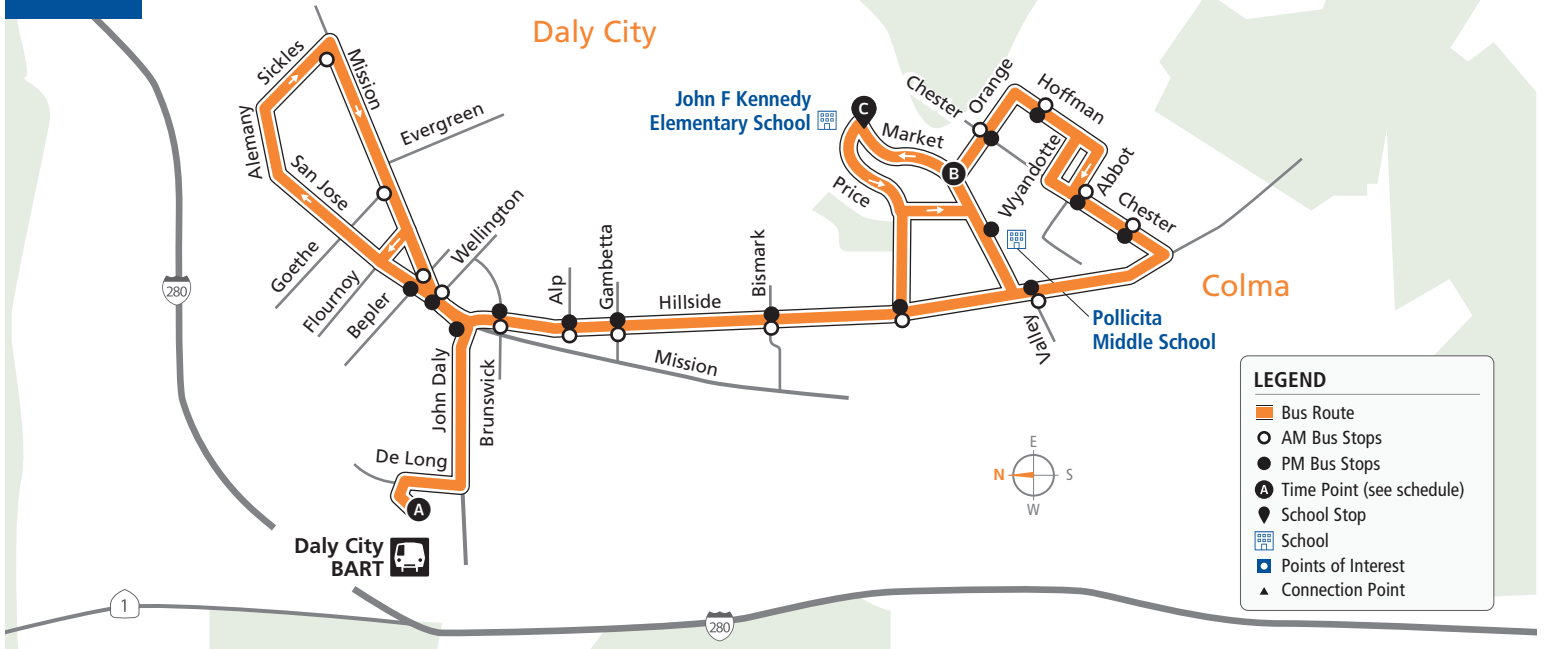

30

samtrans.com/30
School Oriented Route

Effective 08/04/2024

LEGEND

- Bus Route
- AM Bus Stops
- PM Bus Stops
- Ⓐ Time Point (see schedule)
- 🏫 School Stop
- 🏫 School
- 📍 Points of Interest
- ▲ Connection Point

AM to Price/Market

Bus Stops	Weekdays
Ⓐ Daly City BART	7:46a
○ Mission/Sickles	
○ Mission/Goethe	
○ San Jose/Bepler	
○ Hillside/Brunswick	
○ Hillside/Alp	
○ Hillside/Gambetta	
○ Hillside/Bismark	
○ Hillside/Price	
○ Hillside/Valley	
○ Chester/Villa	
○ Chester/Abbot	
○ Hoffman/Lausanne	
○ Orange/Chester	
Ⓑ Orange/E Market	8:08a
Ⓒ Price/Market	8:10a

PM to Daly City BART

Bus Stops	Mon, Tues, Thurs, & Fri	Wednesdays Only
Ⓑ Orange/E Market	3:03p	1:37p
● Orange/Chester		
● Hoffman/Lausanne		
● Chester/Abbot		
● Chester/Villa		
● Hillside/Sylvan		
● E Market/Wayandotte		
Ⓒ Price/E Market	3:11p	1:45p
● Hillside/Price		
● Hillside/Bismark		
● Hillside/Gambetta		
● Hillside/Cottonwood		
● Hillside/Brunswick		
● Mission/Wellington		
● San Jose/Bepler		
● Mission/John Daly		
Ⓐ Daly City BART	3:26p	2:00p

Bus Fares	Cash	Clipper*	Day Pass	Monthly Pass	Cash	Clipper*	Day Pass	Monthly Pass	
Youth (Age 18 & younger)	\$1.10	\$1.00	\$2.00	\$27.00	Adult (Age 19 through 64)	\$2.25	\$2.05	\$4.50	\$65.60

*Free 2-hour transfers between local SamTrans routes on Clipper or SamTrans Mobile App. Tickets available on SamTrans Mobile. 🍏 🤖