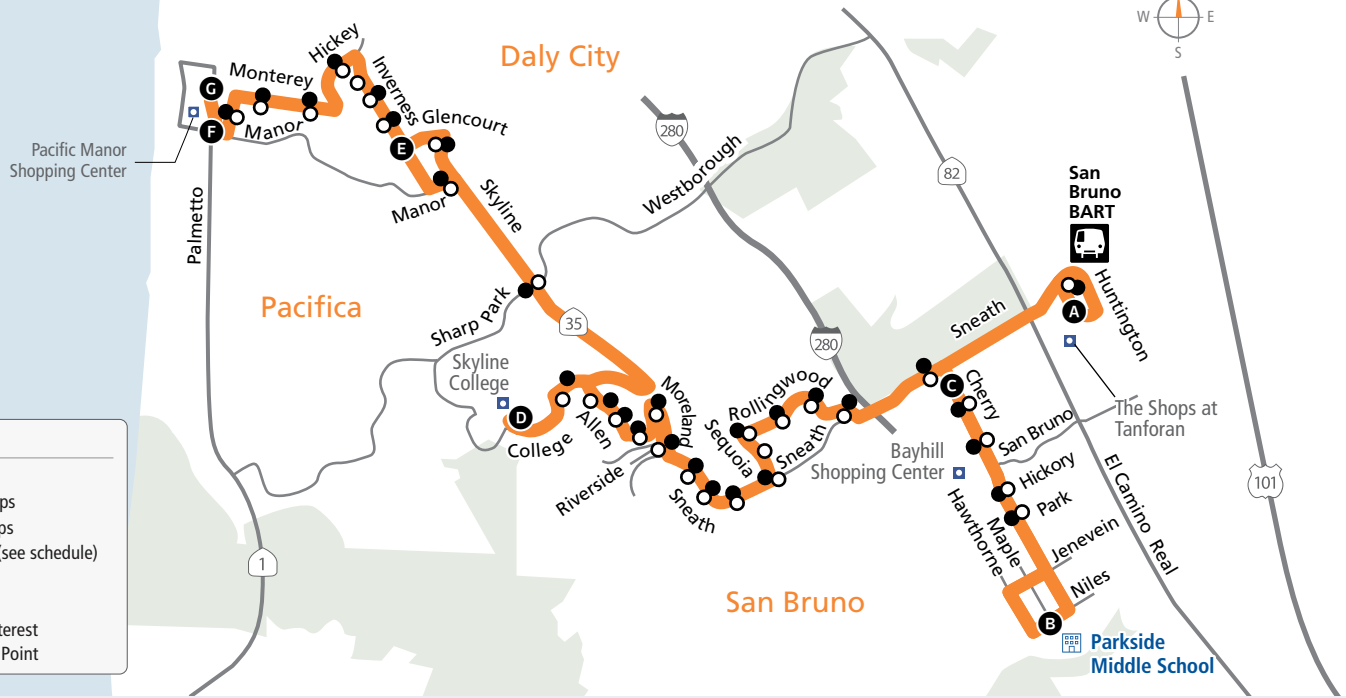

**AM** to San Bruno BART

Bus Stops	Weekdays
<b>G</b> Palmetto/Manor	7:49a
Oceana/Pacific Manor	
Monterey/Waterford	
Monterey/Beaumont	
Hickey/Catalina	
Inverness/Horizon	
Inverness/Foothill	
Inverness/Heathcliff	
<b>E</b> Glencourt/Inverness	7:52a
Skyline/Glencourt	
Skyline/Manor	
Skyline/Sharp Park	
College/Sheryl	
<b>D</b> Skyline College	8:00a
Allen/Ross	
231 Allen	
Longview/Goodwin	
Longview/Moreland	
Riverside/Sneath	
Sneath/Colusa	

Bus Stops	Weekdays
Sneath/Monterey	
Sneath/Earl	
Sequoia/Fleetwood	
Sequoia/Rollingwood	
Rollingwood/Cottonwood	
2233 Rollingwood	
Rollingwood/Sneath	
Sneath/Cherry	
<b>C</b> Cherry/Peninsula	8:14a
Cherry/Bay Hill	
Cherry/Hickory	
Cherry/Park	
<b>B</b> Parkside Intermediate School	8:20a
Cherry/Park	
Cherry/Hickory	
Cherry/Grundy	
Cherry/Sneath	
Sneath/Huntington	
<b>A</b> San Bruno BART	8:31a

\*Free 2-hour transfers between local SamTrans routes on Clipper or SamTrans Mobile App. Tickets available on SamTrans Mobile. 🍏 🤖

PM

to West Manor/Palmetto

Bus Stops	Mon, Tues, Thurs, & Fri	Wednesdays Only	Bus Stops	Mon, Tues, Thurs, & Fri	Wednesdays Only
<b>A</b> San Bruno BART	2:59p	12:59p	● Sneath/Mendocino		
● Sneath & Huntington			● Riverside/Moreland		
● Cherry/Peninsula			● Longview/Moreland		
● Cherry/Bay Hill			● Longview/Goodwin		
● Cherry/Hickory			● 220 Allen		
● Cherry/Park			● Allen/Ross		
<b>B</b> Parkside Intermediate School	3:10p	1:10p	● College/Sheryl		
● Cherry/Park			<b>D</b> Skyline College	3:28p	1:28p
● Cherry/Hickory			● College/Allen		
● Cherry/Grundy			● Skyline/Westborough		
● Cherry/Sneath			● Manor/Skyline		
● Sneath/Cherry			● Inverness/Glencourt		
● Rollingwood/Sneath			● Inverness/Heathcliff		
● 2260 Rollingwood			● Inverness/Foothill		
● Rollingwood/Cottonwood			● Hickey/Catalina		
● Rollingwood/Sequoia			● Monterey/Beaumont		
● Sequoia/Sneath			● Monterey/Waterford		
● Sneath/Claremont			● Oceana/Pacific Manor		
● Sneath/Monterey			<b>F</b> West Manor/Palmetto	3:48p	1:48p
● Sneath/Colusa					