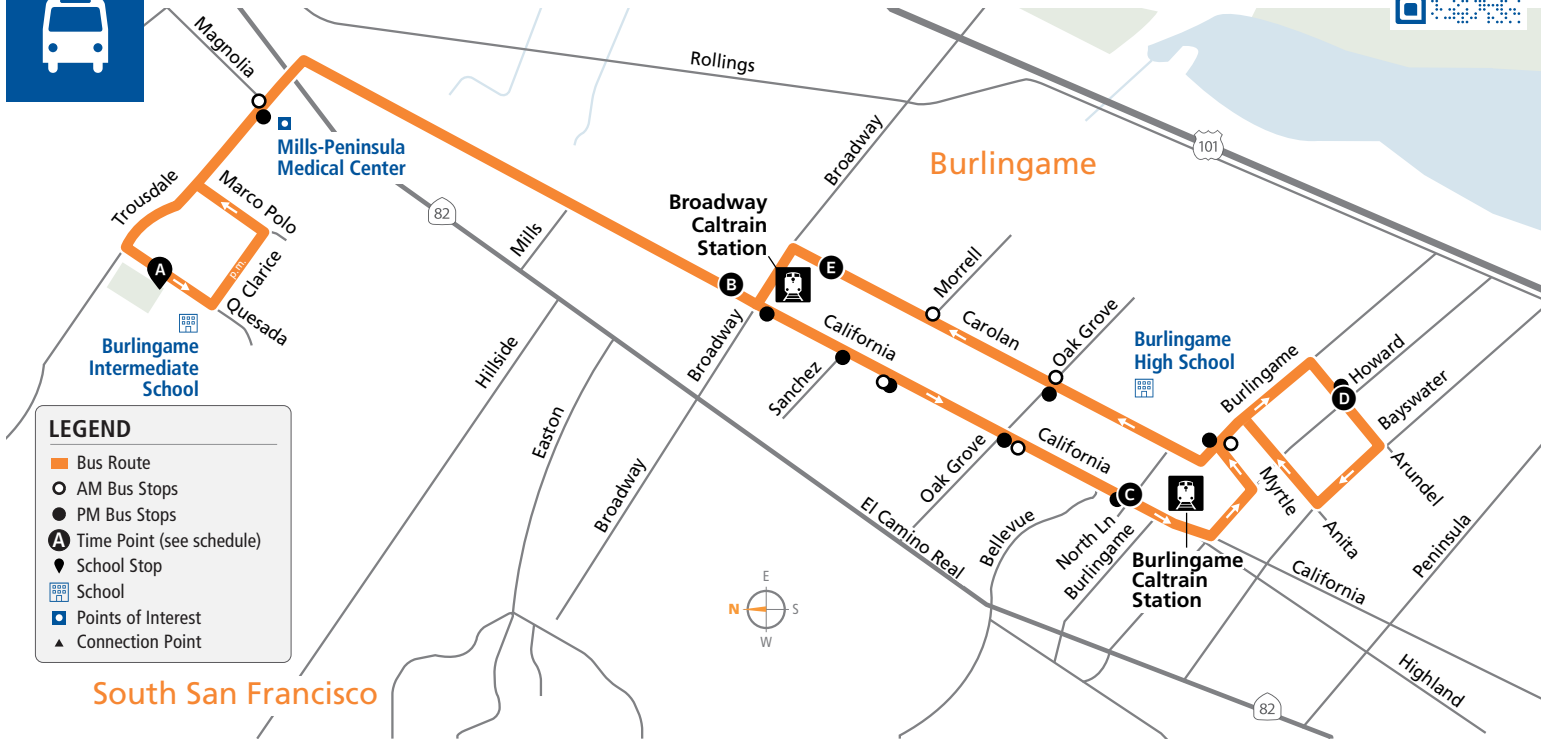

46

samtrans.com/46

School Oriented Route

Effective 08/03/2025

LEGEND

- Bus Route
- AM Bus Stops
- PM Bus Stops
- A** Time Point (see schedule)
- 📍 School Stop
- 🏫 School
- 🏢 Points of Interest
- ▲ Connection Point

AM to Burlingame Intermediate School

Bus Stops	Weekdays	
B California/Broadway	7:52a	—
○ California/Morrell		
○ California/Oak Grove		
C California/North	7:56a	—
○ Burlingame/Myrtle		
D Arundel/Howard	8:01a	8:01a
○ Carolan/Oak Grove		
○ Carolan/Morrell		
E 1060 Carolan	8:13a	8:13a
○ Trousdale/Magnolia		
A Burlingame Intermediate School	8:25a	8:25a

PM to Carolan at 1060

Bus Stops	Mon, Wed, Thurs, & Fri	Tuesdays Only
A Burlingame Intermediate School	3:20p	2:20p
● Trousdale/Magnolia		
● California/Broadway		
● California/Sanchez		
● California/Morrell		
● California/Oak Grove		
● California/North		
● Burlingame/Myrtle		
● Arundel/Howard		
● Carolan/Oak Grove		
E 1060 Carolan	3:49p	2:49p

Bus Fares	Cash	Clipper*	Day Pass	Monthly Pass	Cash	Clipper*	Day Pass	Monthly Pass	
Youth (Age 18 & younger)	\$1.10	\$1.00	\$2.00	\$27.00	Adult (Age 19 through 64)	\$2.25	\$2.05	\$4.50	\$65.60

*Free 2-hour transfers between local SamTrans routes on Clipper or SamTrans Mobile App. Tickets available on SamTrans Mobile. 🍏 🍎