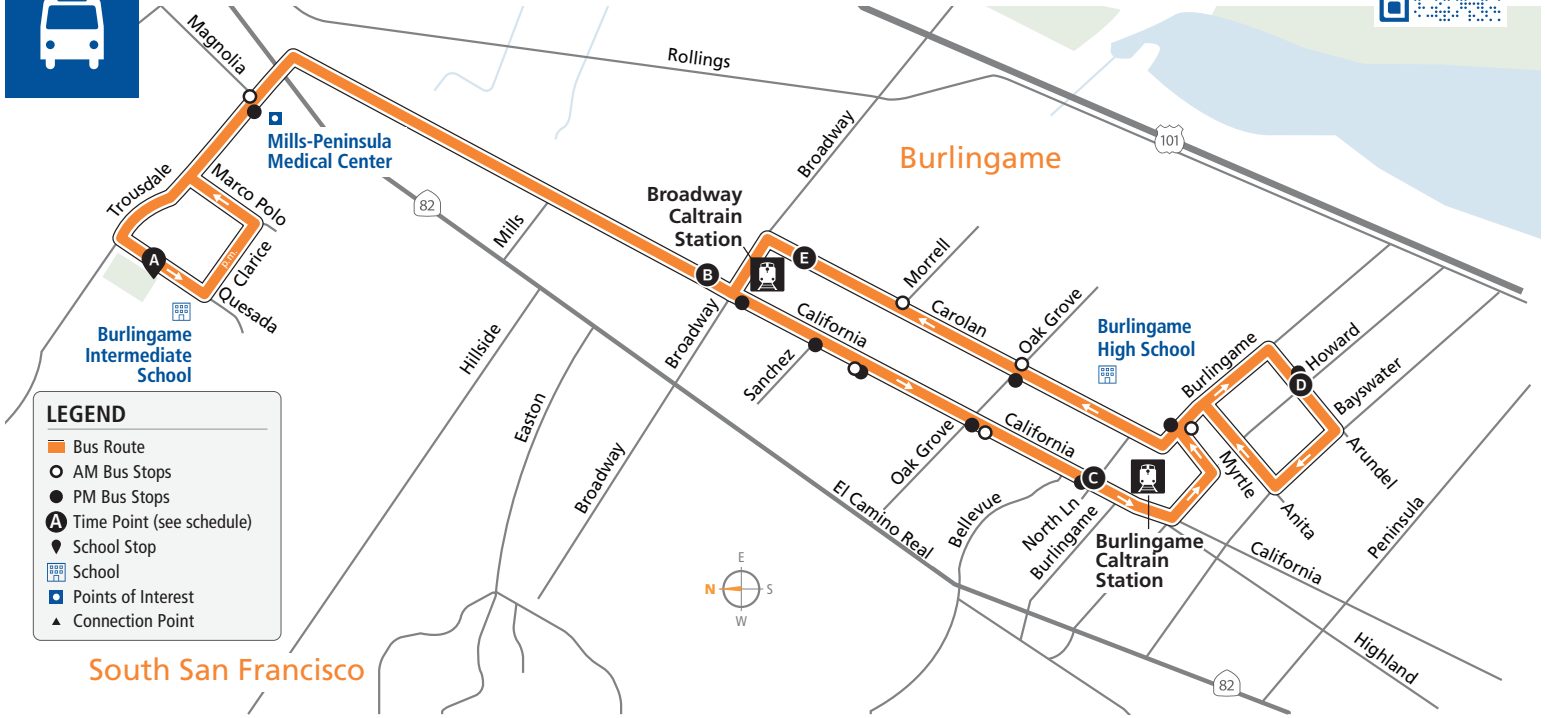

46

samtrans.com/46
School Oriented Route

Effective 08/04/2024

LEGEND

- Bus Route
- AM Bus Stops
- PM Bus Stops
- A** Time Point (see schedule)
- 📍 School Stop
- 🏫 School
- 🏢 Points of Interest
- ▲ Connection Point

AM to Burlingame Intermediate School

Bus Stops	Weekdays	
B California/Broadway	7:52a	—
○ California/Morrell		
○ California/Oak Grove		
C California/North	7:56a	—
○ Burlingame/Myrtle		
D Arundel/Howard	8:01a	8:03a
○ Carolan/Oak Grove		
○ Carolan/Morrell		
E 1060 Carolan	8:13a	8:13a
○ Trousdale/Magnolia		
A Burlingame Intermediate School	8:25a	8:25a

PM to Carolan at 1060

Bus Stops	Mon, Wed, Thurs, & Fri	Tuesdays Only
A Burlingame Intermediate School	3:20p	2:20p
● Trousdale/Magnolia		
● California/Broadway		
● California/Sanchez		
● California/Morrell		
● California/Oak Grove		
● California/North		
● Burlingame/Myrtle		
● Arundel/Howard		
● Carolan/Oak Grove		
E 1060 Carolan	3:49p	2:49p

Bus Fares	Cash	Clipper*	Day Pass	Monthly Pass	Cash	Clipper*	Day Pass	Monthly Pass	
Youth (Age 18 & younger)	\$1.10	\$1.00	\$2.00	\$27.00	Adult (Age 19 through 64)	\$2.25	\$2.05	\$4.50	\$65.60

*Free 2-hour transfers between local SamTrans routes on Clipper or SamTrans Mobile App. Tickets available on SamTrans Mobile. 🍏 🤖