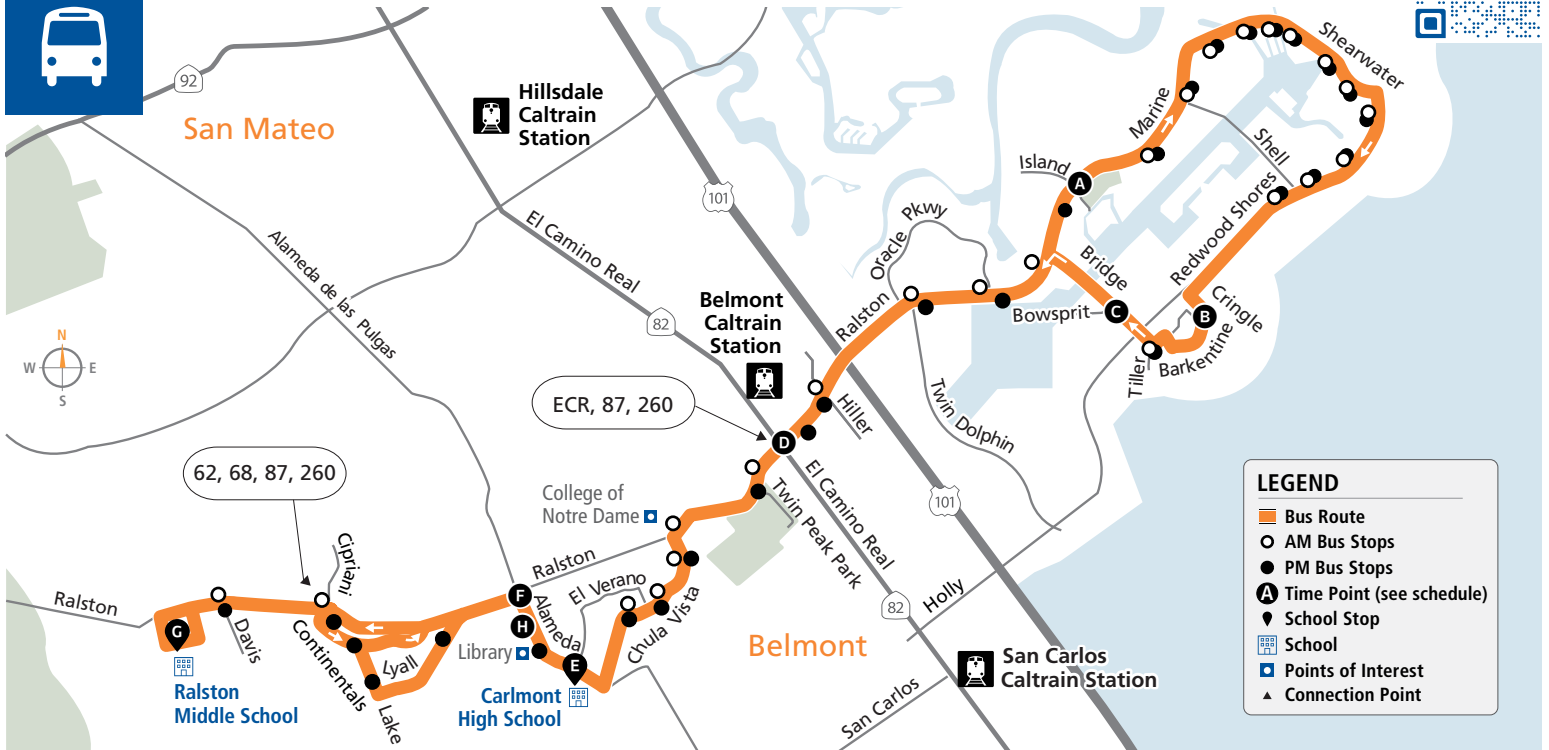

*Free 2-hour transfers between local SamTrans routes on Clipper or SamTrans Mobile App. Tickets available on SamTrans Mobile.

60

samtrans.com/60

School Oriented Route

Effective 08/03/2025

PM

to Bridge/Bowsprit

Bus Stops	Weekdays		Mon, Tues, Thurs, & Fri	Wed Only	Bus Stops	Weekdays		Mon, Tues, Thurs, & Fri	Wed Only
	—	—				—	—		
G Ralston Middle School	—	—	3:10p	1:15p	● Marine/Island				
● Ralston/Davis					● Marine/Beacon Shores				
● Continentals/Cipriani					● Marine/Shell				
● Continentals/Lyall					● Marine/Corriente Pointe				
● Lake/Carlmont					● Shearwater/Marine				
● Carlmont/Merry Moppet					● Shearwater/Monaco				
● Alameda de las Pulgas/Belmont Library					● Shearwater/Saint Lucia				
E Carlmont High School	4:00p	4:01p	3:21p	1:26p	● Shearwater/Mindanao				
● Chula Vista/Fernwood					● Shearwater/Breakwater				
● Chula Vista/Solana					● Redwood Shores/Shearwater				
● Chula Vista/Ralston					● Redwood Shores/Egret				
● Ralston/Twin Pines Park					● Redwood Shores/Avocet				
D Ralston/El Camino Real	4:07p	4:08p	3:28p	1:33p	● Redwood Shores/Shell				
● Ralston/Old County					● Barkentine/Cringle				
● Ralston/Hiller					● Barkentine/Tiller				
● Marine/Twin Dolphin					C Bridge/Bowsprit	4:26p	4:27p	3:47p	1:52p
● Marine/Oracle									
● Marine/Sandpiper									