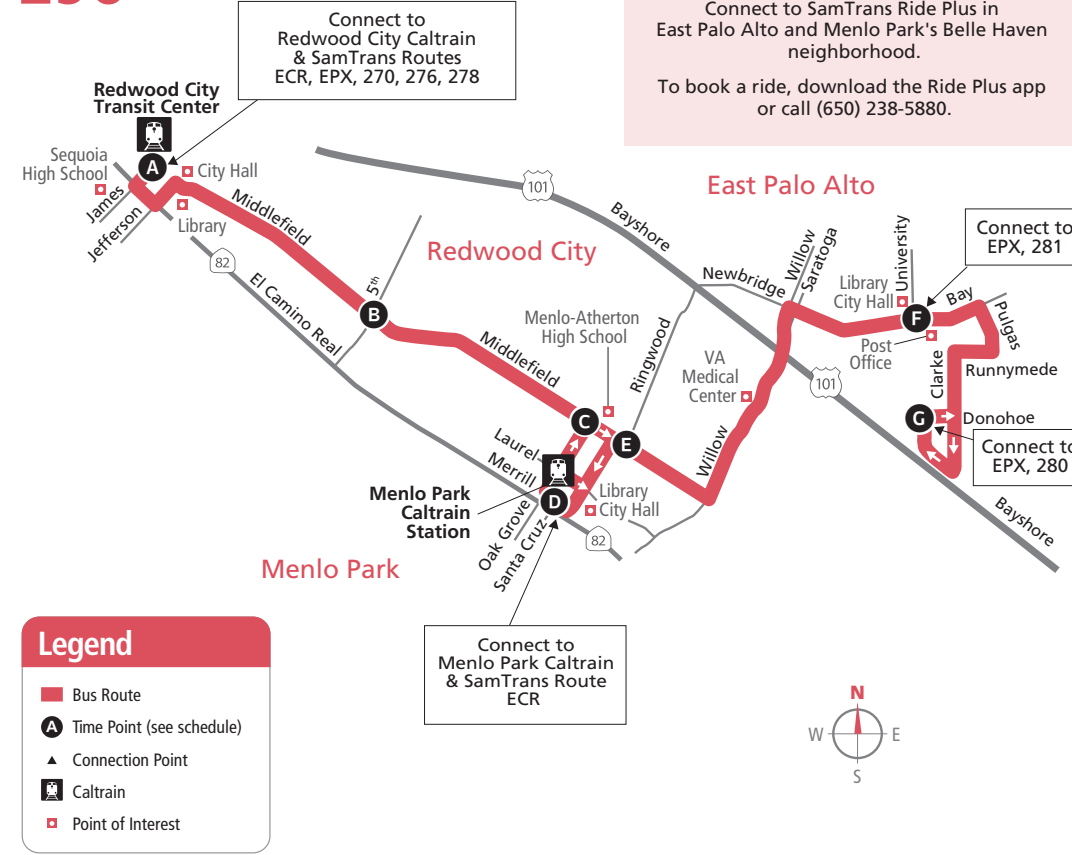

AM - light type. PM - bold type.
Bus is not considered late until 5 minutes past scheduled time.
Not all stops shown. Please call 1-800-660-4287 for other bus stops.

ROUTE 296

How to Use this Timetable:

Locate the time point (A) on the map prior to where you want to board the bus. Not all bus stops are shown. Find the same time point on the schedule. The departure/arrival times are listed under each time point. **Please plan to arrive 5 minutes prior to your departure time.** To plan your trip, use this timetable with the SamTrans System Map, which shows where all routes operate. Trip-planning assistance is available by calling SamTrans at 1-800-660-4287.

296

296

samTrans

Effective 08/04/24

FARES

	LOCAL CASH	DAY PASS
Adult _____	$2.25	$4.50
Age 19 – 64		
Youth _____	$1.10	$2.00
Age 18 and younger		
Eligible Discount _____	$1.10	$2.00
Age 65+, disabled & Medicare card (proof of eligibility or identity required)		
Children		
Two children (age 4 and younger) ride free with each adult or eligible discount fare-paying passenger. Additional children subject to youth fare.		

TICKET INFORMATION

Use a Clipper® physical or mobile card to receive a fare discount and free 2 hour transfers between SamTrans local routes, or to purchase a month pass. Please visit www.clippercard.com for more information.

One way tickets and Day Passes are also available on the SamTrans mobile app, or payable by cash on board. Exact cash fare is required. Driver does not make change.

For more details about fare payments please visit www.samtrans.com/fares/how-buy.

1-800-660-4287

llama a este número 如蒙賜電,請電 歡迎查詢, 請電

www.samtrans.com (TTY 650-508-6448)

REDWOOD CITY

- Caltrain
- Transit Center
- City Hall
- Library

MENLO PARK

- Library
- City Hall
- Caltrain
- VA Medical Center

EAST PALO ALTO

- Library
- City Hall
- Post Office

Weekends to Bayshore/Donohoe