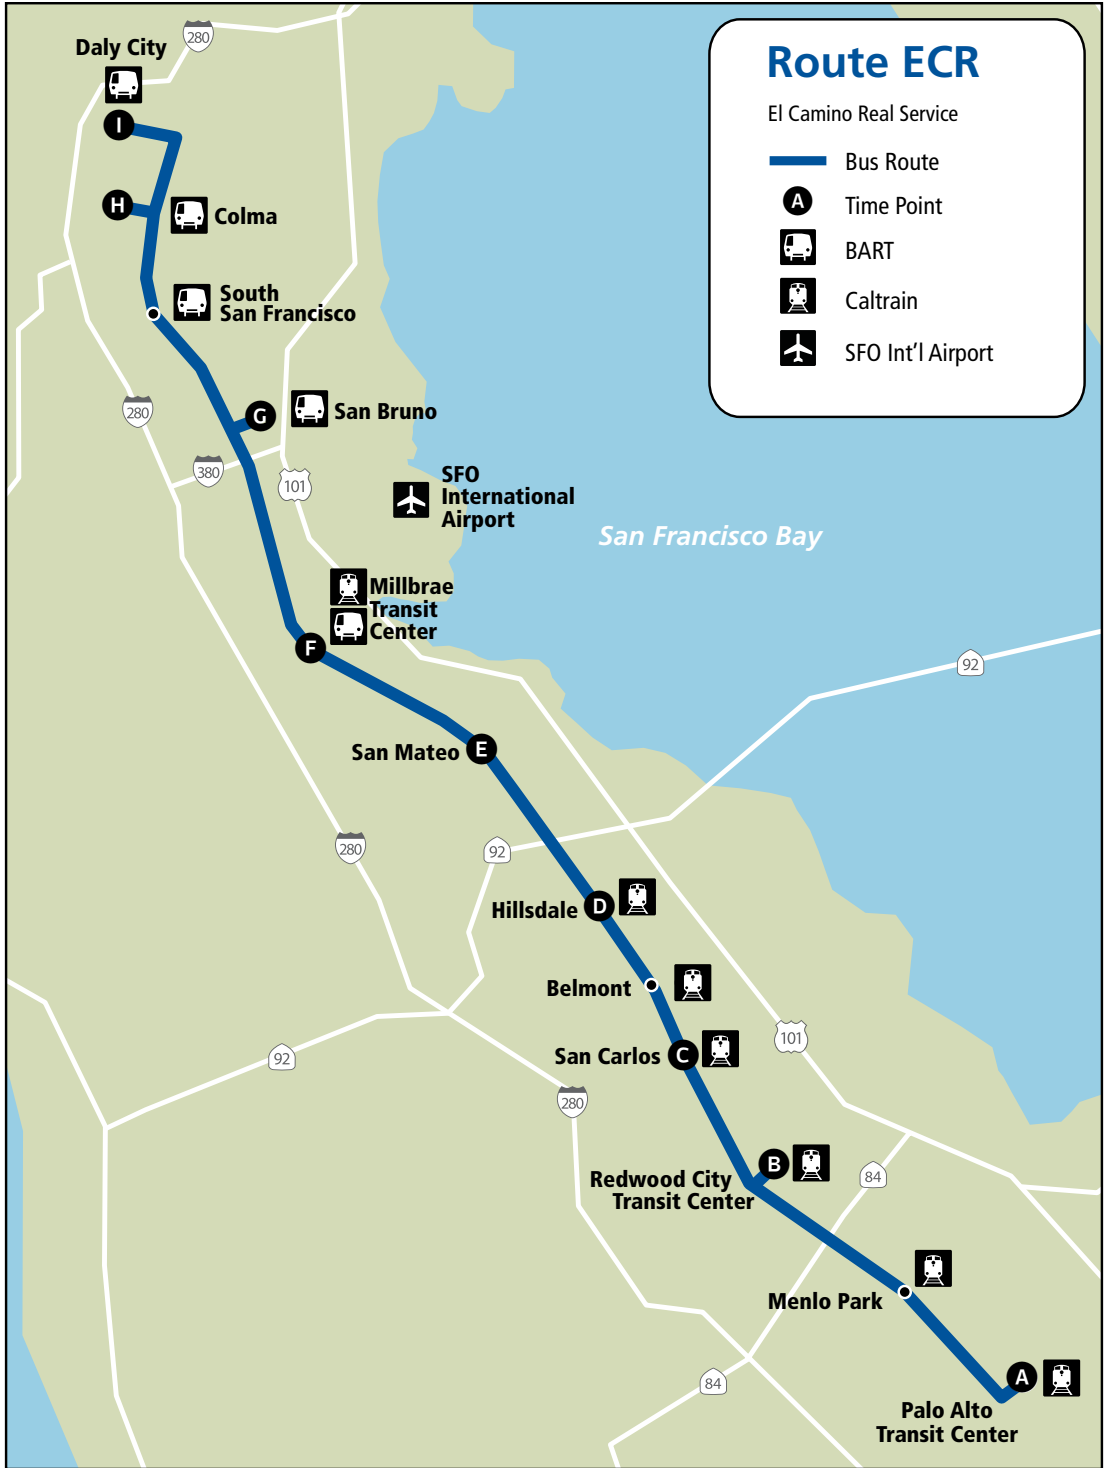

AM - light type. PM - bold type.
Bus is not considered late until 5 minutes past scheduled time.
Not all stops shown. Please call 1-800-660-4287 for other bus stops.

ECR

Effective 11/17/24

FARES

	LOCAL CASH	DAY PASS
Adult Age 19 – 64	$2.25	$4.50
Youth Age 18 and younger	$1.10	$2.00
Eligible Discount Age 65+, disabled & Medicare card (proof of eligibility or identity required)	$1.10	$2.00
Children Two children (age 4 and younger) ride free with each adult or eligible discount fare-paying passenger. Additional children subject to youth fare.		

TICKET INFORMATION

Use a Clipper® physical or mobile card to receive a fare discount and free 2 hour transfers between SamTrans local routes, or to purchase a month pass. Please visit www.clippercard.com for more information.

One way tickets and Day Passes are also available on the SamTrans mobile app, or payable by cash on board. Exact cash fare is required. Driver does not make change.

For more details about fare payments please visit www.samtrans.com/fares/how-buy.

1-800-660-4287
llama a este número 免費熱線 請電 免費查詢, 請電

www.samtrans.com (TTY 650-508-6448)

DALY CITY

COLMA

SOUTH SAN FRANCISCO

SAN BRUNO

MILLBRAE

BURLINGAME

SAN MATEO

BELMONT

SAN CARLOS

REDWOOD CITY

MENLO PARK

PALO ALTO

Key Destinations:
BART stations, Caltrain stations, shopping centers and downtowns along El Camino Real

SOUTHBOUND Saturdays to Palo Alto Transit Center