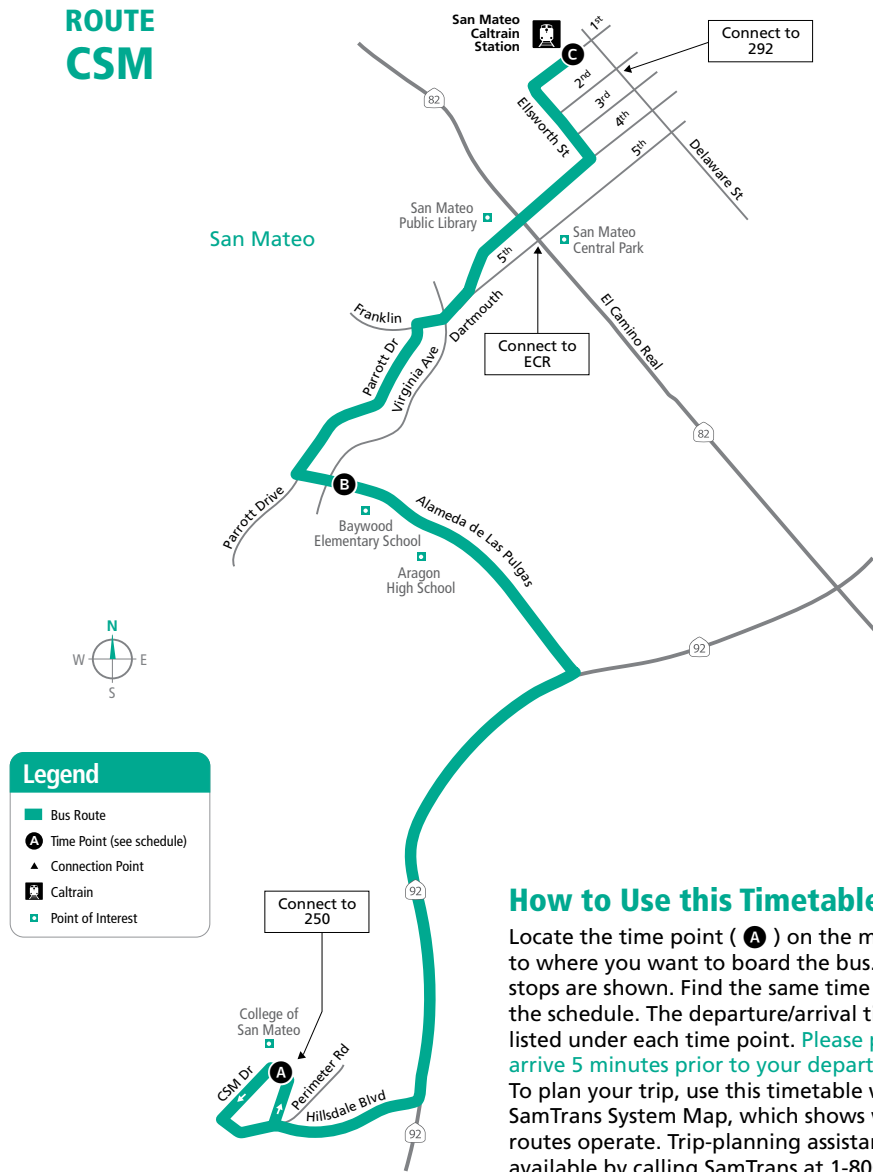

ROUTE CSM

Legend

- Bus Route
- Time Point (see schedule)
- Connection Point
- Caltrain
- Point of Interest

How to Use this Timetable:

Locate the time point (A) on the map prior to where you want to board the bus. Not all bus stops are shown. Find the same time point on the schedule. The departure/arrival times are listed under each time point. Please plan to arrive 5 minutes prior to your departure time. To plan your trip, use this timetable with the SamTrans System Map, which shows where all routes operate. Trip-planning assistance is available by calling SamTrans at 1-800-660-4287.