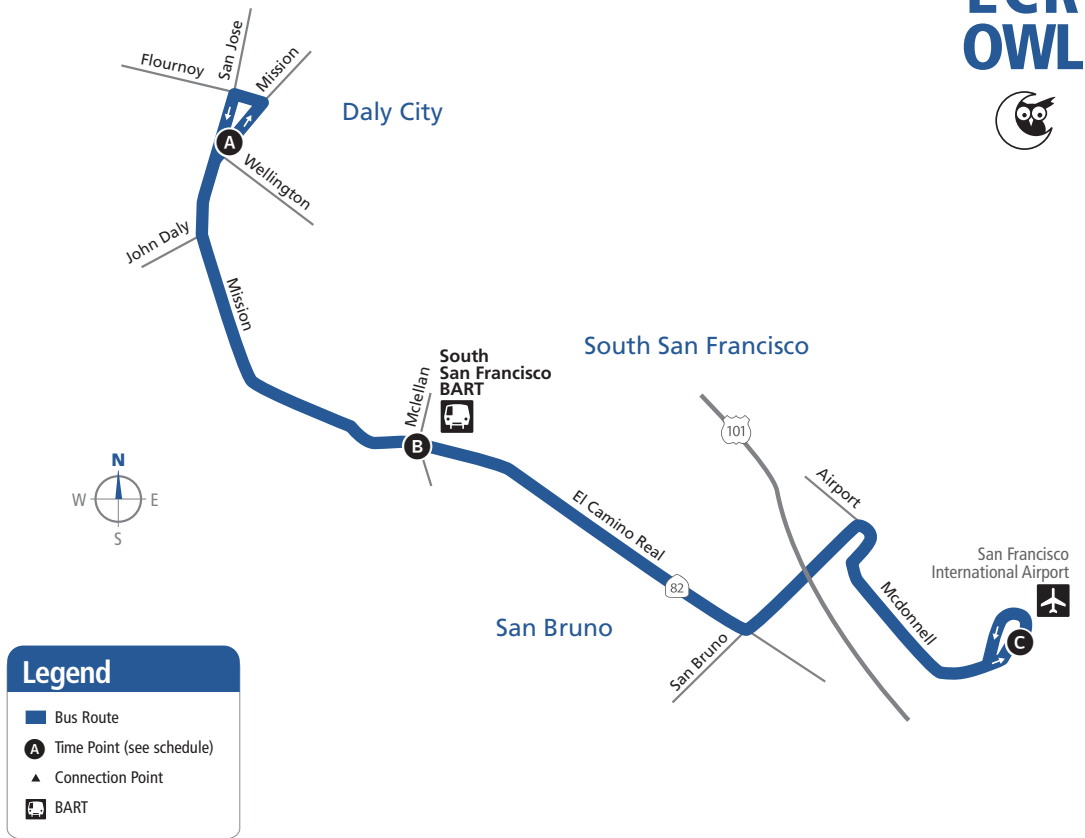

## Weekdays to San Francisco Airport

1:15a                      1:25a                      1:41a

2:25a                      2:35a                      2:51a

3:35a                      3:45a                      4:01a

### How to Use this Timetable:

Locate the time point (A) on the map prior to where you want to board the bus. Not all bus stops are shown. Find the same time point on the schedule. The departure/arrival times are listed under each time point. **Please plan to arrive 5 minutes prior to your departure time.** To plan your trip, use this timetable with the SamTrans System Map, which shows where all routes operate. Trip-planning assistance is available by calling SamTrans at 1-800-660-4287.

## Weekdays to Daly City

1:52a                      2:08a                      2:20a

3:02a                      3:18a                      3:30a

4:12a                      4:28a                      4:40a