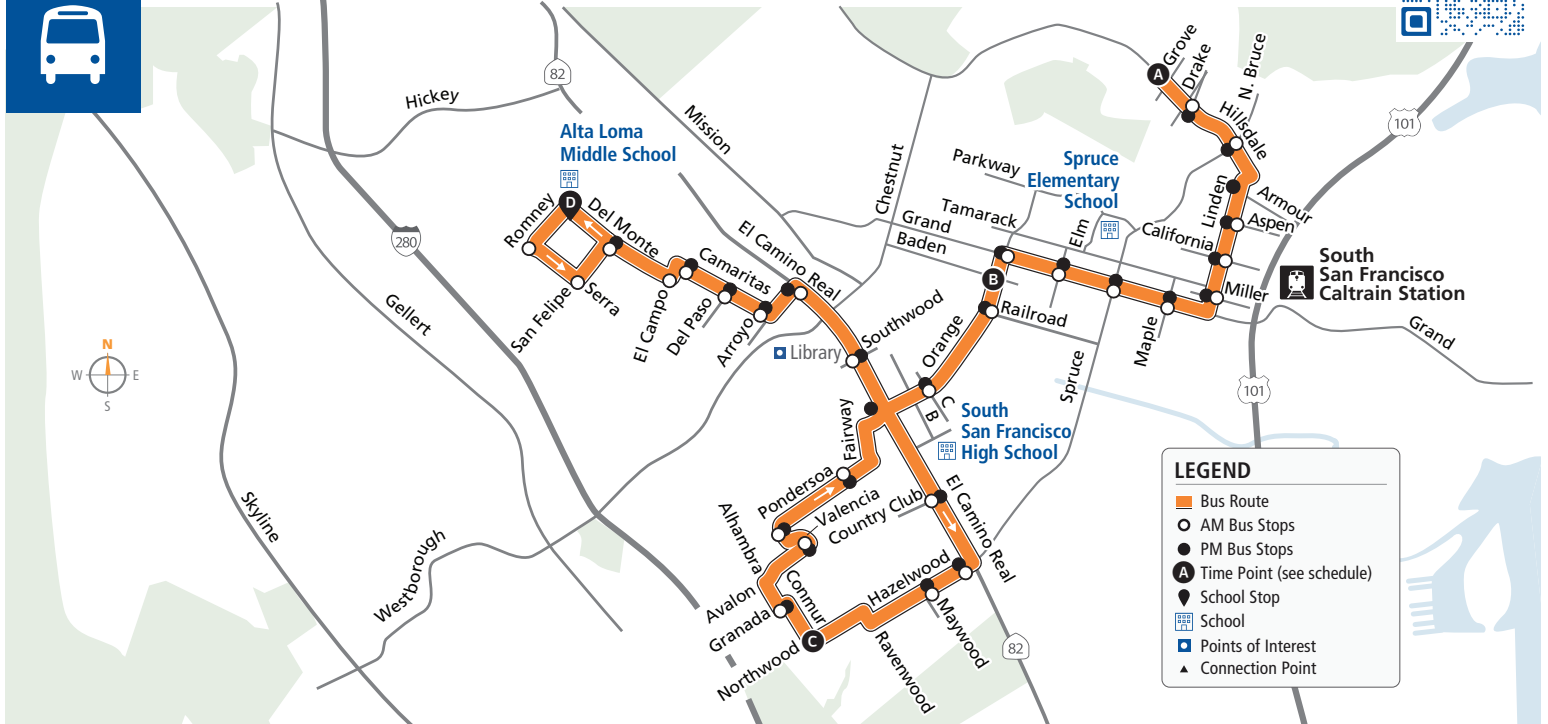

LEGEND

- Bus Route
- AM Bus Stops
- PM Bus Stops
- A Time Point (see schedule)
- School Stop
- ▣ School
- ▣ Points of Interest
- ▲ Connection Point

AM to Alta Loma School

Bus Stops	Weekdays	Bus Stops	Weekdays
A Hillside/Franklin	7:40a	C Hazelwood/Northwood	7:57a
Hillside/Drake		Hazelwood/Maywood	
Hillside/School		Ravenwood/Northwood	
Linden/Aspen		Northwood/Conmur	
Linden/Miller		Conmur/Granada	
Linden/California		Alhambra/Avalon	
Grand/Linden		Avalon/Valencia	
Grand/Maple		Ponderosa/Alhambra	
Grand/Spruce		Ponderosa/Lassen	
Grand/Magnolia		El Camino Real/1 st	
B Orange/Baden	7:49a	Arroyo/El Camino Real	
Orange/Tennis		Camaritas/Arroyo	
Orange/Myrtle		Camaritas/Del Paso	
Orange/B Street		Camaritas/El Campo	
El Camino Real/Country Club		D Alta Loma Middle School	8:25a

Bus Fares	Cash	Clipper*	Day Pass	Monthly Pass	Cash	Clipper*	Day Pass	Monthly Pass	
Youth (Age 18 & younger)	\$1.10	\$1.00	\$2.00	\$27.00	Adult (Age 19 through 64)	\$2.25	\$2.05	\$4.50	\$65.60

*Free 2-hour transfers between local SamTrans routes on Clipper or SamTrans Mobile App. Tickets available on SamTrans Mobile.