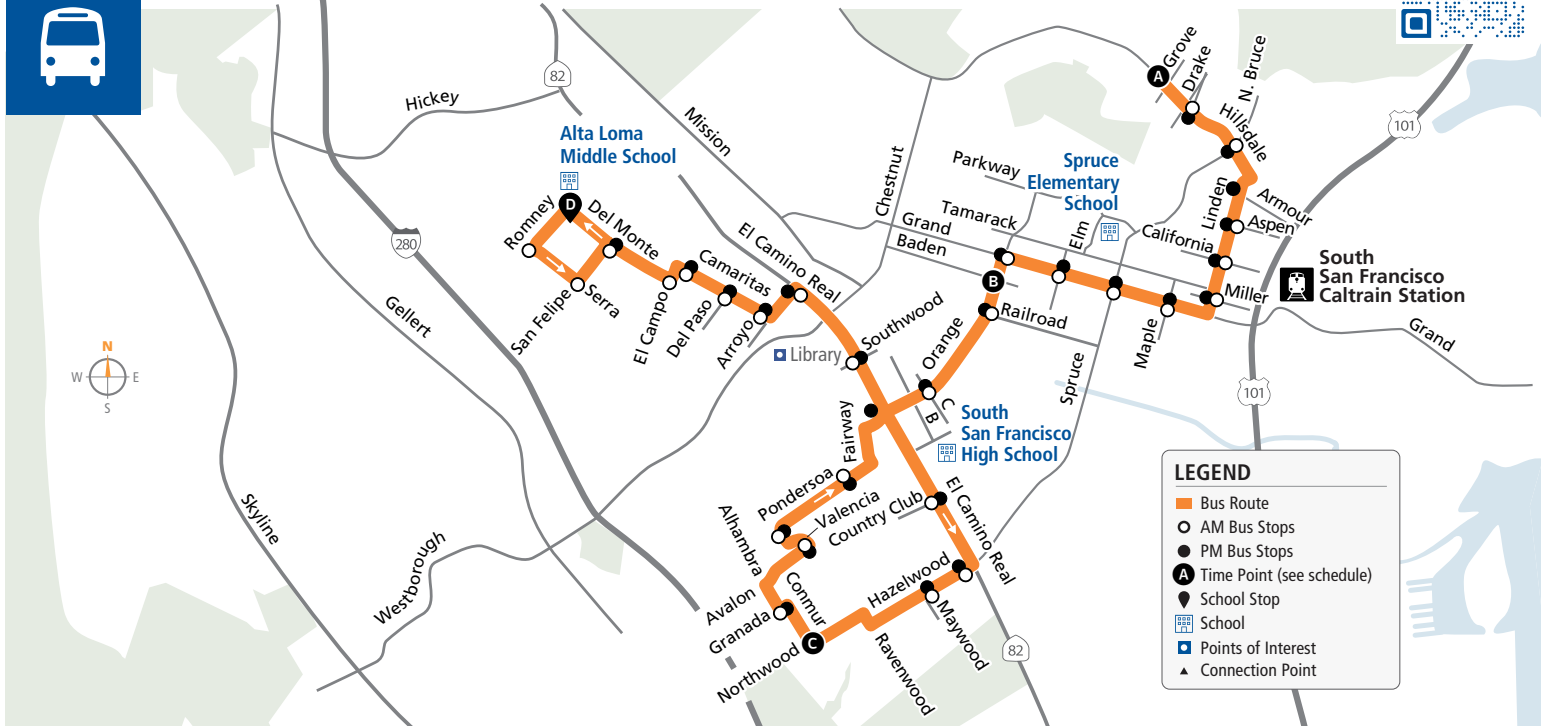

LEGEND

- Bus Route
- AM Bus Stops
- PM Bus Stops
- Ⓐ Time Point (see schedule)
- 📍 School Stop
- 🏫 School
- 📖 Points of Interest
- ▲ Connection Point

AM to Alta Loma School

Bus Stops	Weekdays	Bus Stops	Weekdays
<ul style="list-style-type: none"> Ⓐ Hillside/Franklin ○ Hillside/Drake ○ Hillside/School ○ Linden/Aspen ○ Linden/Miller ○ Linden/California ○ Grand/Linden ○ Grand/Maple ○ Grand/Spruce ○ Grand/Magnolia 	7:40a	<ul style="list-style-type: none"> Ⓒ Hazelwood/Northwood ○ Hazelwood/Maywood ○ Ravenwood/Northwood ○ Northwood/Conmur ○ Conmur/Granada ○ Alhambra/Avalon ○ Avalon/Valencia ○ Ponderosa/Alhambra ○ Ponderosa/Lassen ○ El Camino Real/1st ○ Arroyo/El Camino Real ○ Camaritas/Arroyo ○ Camaritas/Del Paso ○ Camaritas/El Campo 	7:57a
<ul style="list-style-type: none"> Ⓑ Orange/Baden ○ Orange/Tennis ○ Orange/Myrtle ○ Orange/B Street ○ El Camino Real/Country Club 	7:49a		
		<ul style="list-style-type: none"> Ⓓ Alta Loma Middle School 	8:25a

Bus Fares	Cash	Clipper*	Day Pass	Monthly Pass	Cash	Clipper*	Day Pass	Monthly Pass	
Youth (Age 18 & younger)	\$1.10	\$1.00	\$2.00	\$27.00	Adult (Age 19 through 64)	\$2.25	\$2.05	\$4.50	\$65.60

*Free 2-hour transfers between local SamTrans routes on Clipper or SamTrans Mobile App. Tickets available on SamTrans Mobile. 🍏 🍎