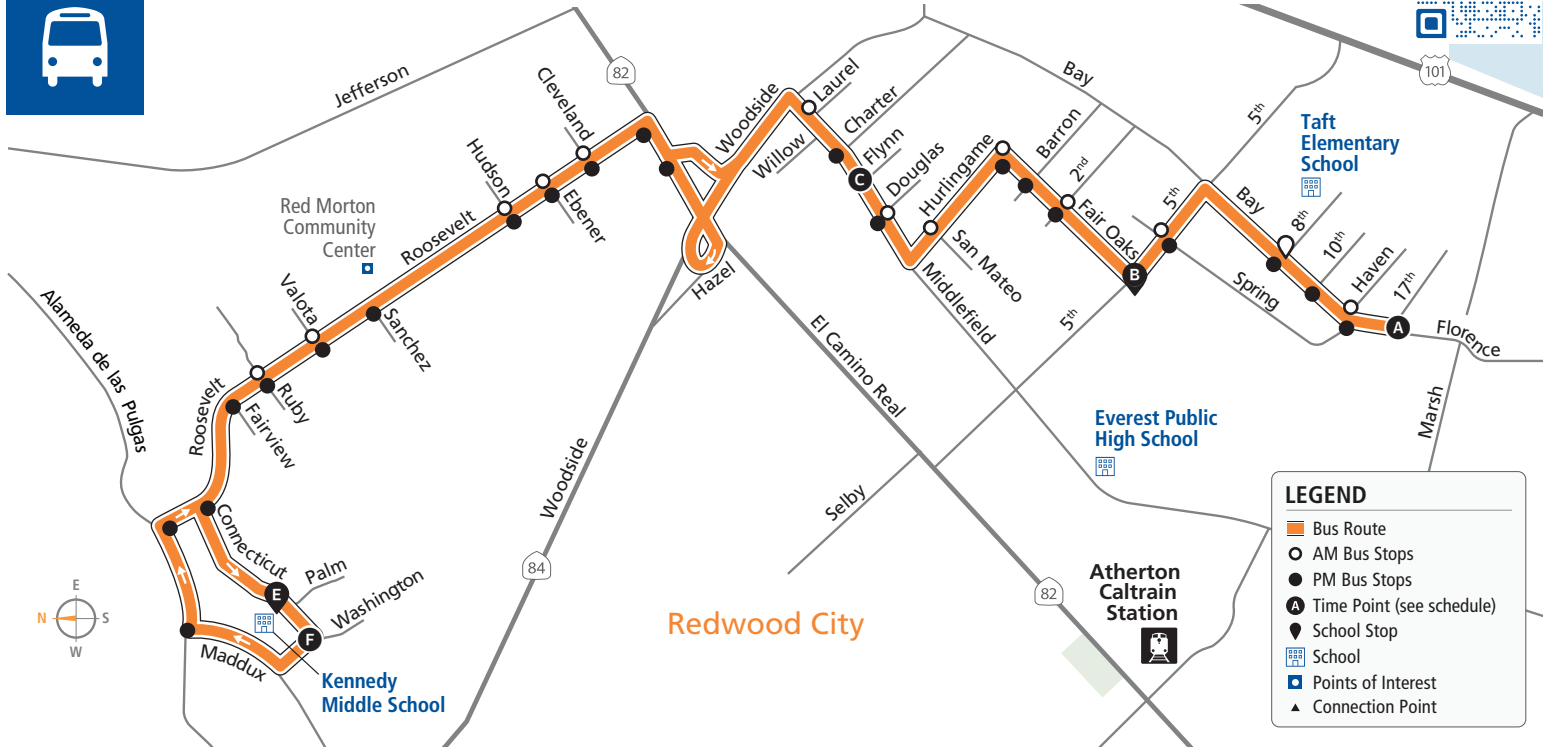

79

samtrans.com/79
School Oriented Route

Effective 08/04/2024rev

LEGEND

- Bus Route
- AM Bus Stops
- PM Bus Stops
- Time Point (see schedule)
- School Stop
- School
- Points of Interest
- Connection Point

AM to Kennedy Middle School

Bus Stops	Weekdays
A Florence/17 th	7:44a
○ Bay/Haven	
○ Bay/8 th	
○ 5 th /Spring	
B Fair Oaks/5 th	7:51a
○ Fair Oaks/2 nd	
○ Fair Oaks/Hurlingame	
○ Hurlingame/San Mateo	
○ Middlefield/Douglas	
C Middlefield/Flynn	7:59a
○ Middlefield/Laurel	
○ Roosevelt/Cleveland	
○ Roosevelt/Ebener	
○ Roosevelt/Hudson	
○ Roosevelt/Valota	
○ Roosevelt/Ruby	
E Kennedy Middle School	8:15a

PM to Florence/17th

Bus Stops	Mon, Tue, Wed, & Fri	Thursdays Only
F Kennedy Middle School	3:25p	2:00p
● Maddux/Alameda De Las Pulgas		
● Roosevelt/Windsor		
● Roosevelt/Connecticut		
● Roosevelt/Fairview		
● Roosevelt/Ruby		
● Roosevelt/Valota		
● Roosevelt/Sanchez		
● Roosevelt/Hudson		
● Roosevelt/Ebener		
● Roosevelt/Cleveland		
● Roosevelt/El Camino Real		
● El Camino Real/Oak		
● Middlefield/Charter		
● Middlefield/Douglas		
● Fair Oaks/Hurlingame		
● Fair Oaks/Barron		
● Fair Oaks/2 nd		
● Fair Oaks/5 th		
● 5 th /Spring		
● Bay/8 th		
● Bay/10 th		
● Bay/Haven		
A Florence/17 th	3:56p	2:31p

Bus Fares	Cash	Clipper*	Day Pass	Monthly Pass	Cash	Clipper*	Day Pass	Monthly Pass	
Youth (Age 18 & younger)	\$1.10	\$1.00	\$2.00	\$27.00	Adult (Age 19 through 64)	\$2.25	\$2.05	\$4.50	\$65.60

*Free 2-hour transfers between local SamTrans routes on Clipper or SamTrans Mobile App. Tickets available on SamTrans Mobile. 🍏 🤖